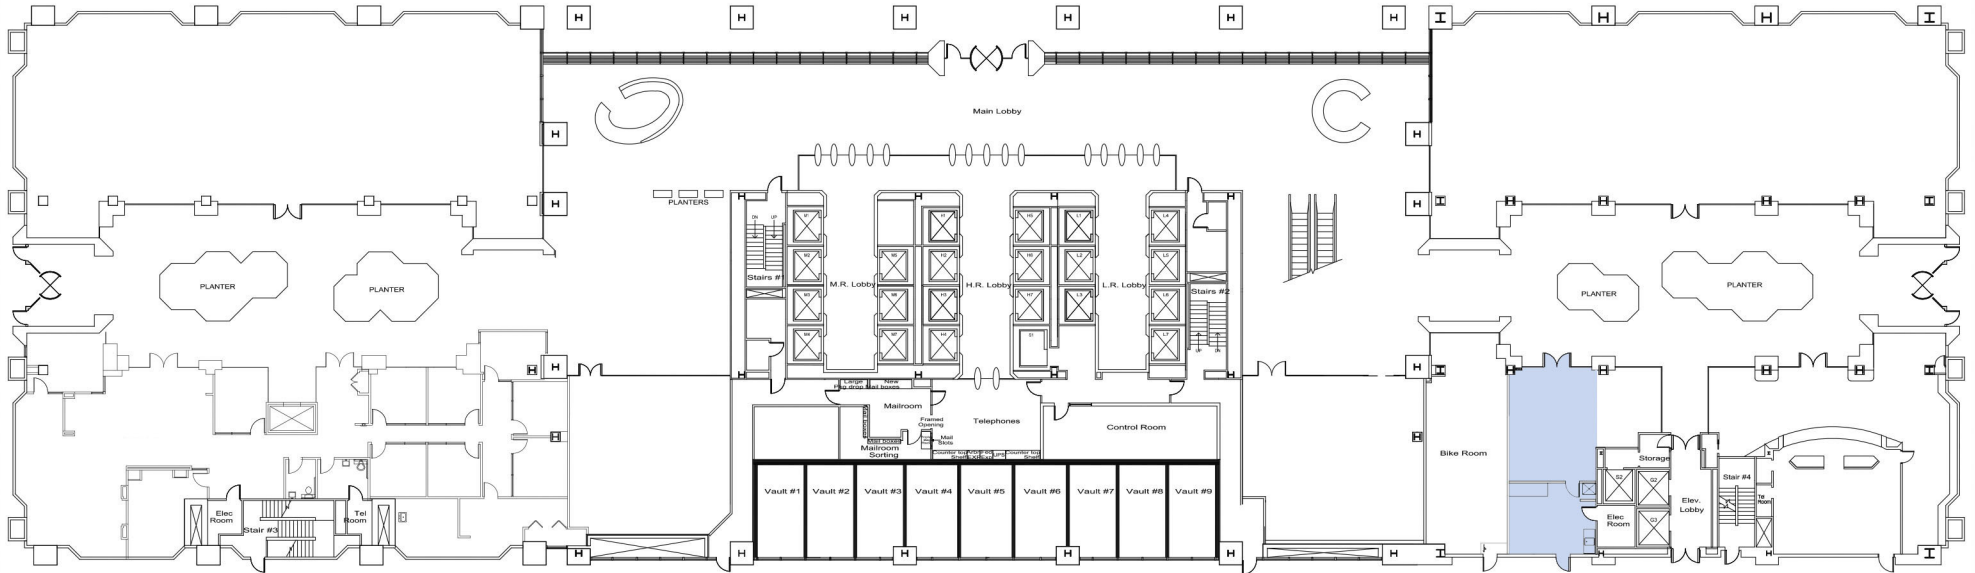

LEASING BY:

MANAGED BY:

Salesforce Tower

**SUITE 130
AVAILABLE
898 SF**

SALESFORCE TOWER

111 MONUMENT CIRCLE, 1ST FLOOR
INDIANAPOLIS, INDIANA 46204